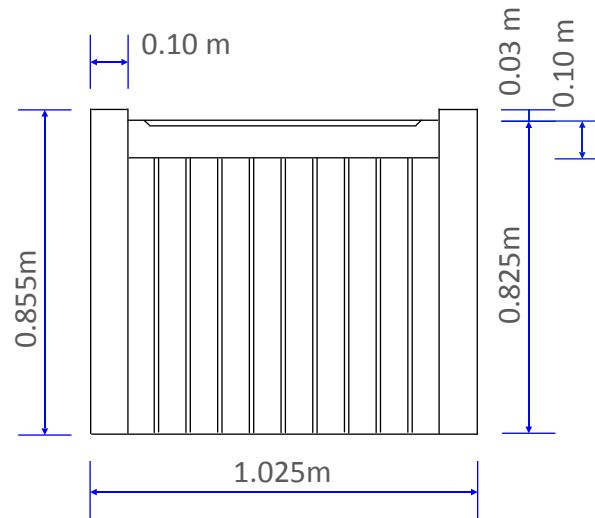

Ref: **Single Leaf Pedestrian Gate - Fully Boarded** (design similar to this drawing)

Gate Stile Profile

GATE SPECIFICATIONS:

Swing Gates: **Single Leaf**

Wood Species: **Iroko**

Frame Depth: **57mm**

Hanging Side: **Right hand hanging**

Gate Stile Profile: **40mm high, as per drawing**

Gate Stops: **2no. Iroko 1/w/w 1.1M x 24mm/sq.**

Wall Plates: **2no. Iroko 1/w/w 1.1M x 95 x 70mm**

Treatment: **Liberon Teak oil with UV filters**

Gate Furniture: **PPC black (RAL9005)**

Drawn By: **R Banks**

Scale: **1:25**

Date: **27/02/25**

Dimensions in: **Metres**

© Heritage Fencing & Gates Ltd 2025

Drawing No. **292/25/Rev1**

All dimensions to be checked on site and not scaled from this drawing