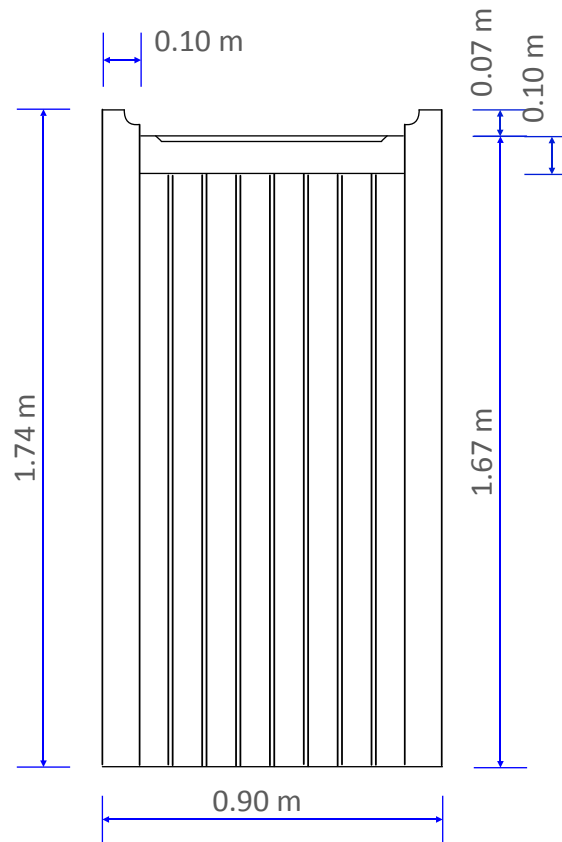

Ref: **Single Leaf Flat Top TGV Pedestrian Gate - Fully Boarded** (design similar to this drawing)

Gate Stile Profile

GATE SPECIFICATIONS:

Swing Gates: **Single Leaf**

Wood Species: **Iroko**

Frame Depth: **57mm**

Hanging Side: **Right hand hanging**

Gate Stile Profile: **70mm high, as per drawing**

Gate Stops: **2no. Iroko 1/w/w 1.6M x 24mm/sq.**

Wall Plates: **2no. Iroko 3/w/w 1.8M x 120 x 70mm**

Treatment: **Liberon Teak oil with UV filters**

Gate Furniture: **PPC black (RAL9005)**

HERITAGE FENCING & GATES Old Rose Gardens, Orchard Road, Hurst, Reading, Berkshire RG10 0SD Tel: 01628 822800 Email: info@heritage-fencing.co.uk	
Client: Mr & Mrs Russell	
Drawing Title: Single Leaf TGV Pedestrian Gate	
Drawn By: R Banks	Scale: 1:25
Date: 24/02/25	Dimensions in: Metres
© Heritage Fencing & Gates Ltd 2025	Drawing No. 294/25
All dimensions to be checked on site and not scaled from this drawing	